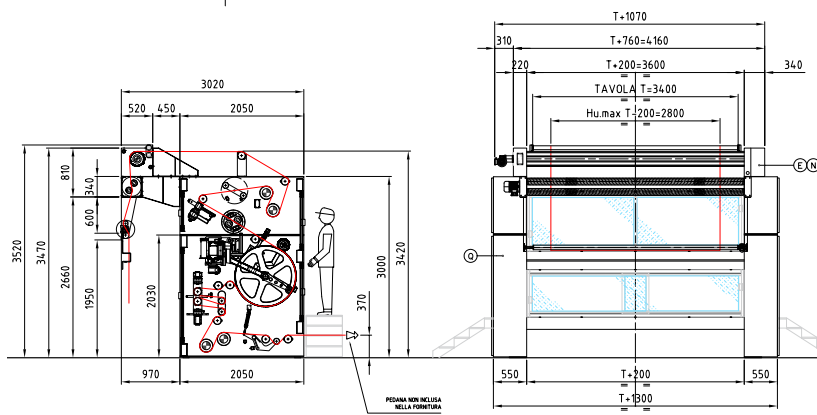

Bianco® SP15 BIG Pinwheel Weftstraightener