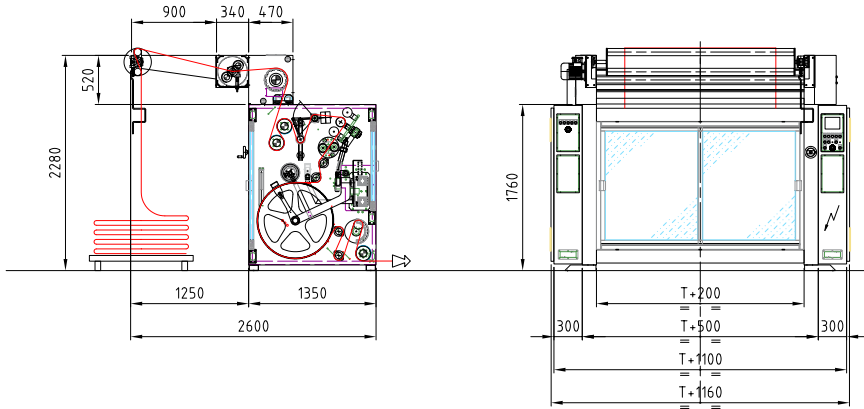

Bianco® SP15 Pinwheel Weftstraightener