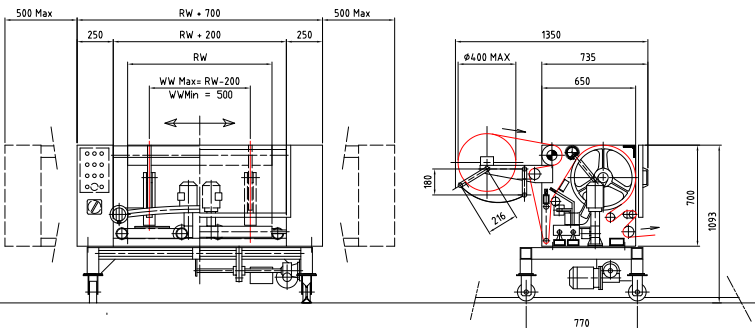

Bianco® SP15 MINI Pinwheel Weftstraightener