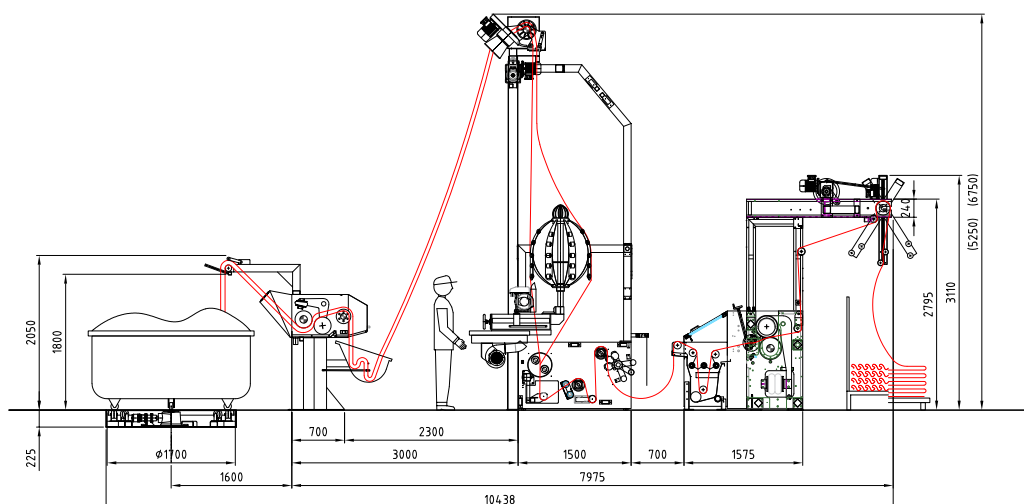

<b>overall dimensions L x H x W</b>	depending on the configuration
<b>material</b>	stainless steel
<b>turntable diameter</b>	1700mm (on request 2000)
<b>rollers width</b>	from 2000 mm to 3000 mm
<b>fabric width</b>	from 1800mm to 3800mm
<b>max tubular dimension</b>	Ø 800 mm (on request Ø 900 - Ø 1000mm - Ø 1200mm)
<b>sensor type</b>	Bianco SK3 vision system linear CMOS 1024 points, resolution 68 micron or SKM2 with STD1 technology
<b>max mechanical speed</b>	120 m/min
<b>max compressed air</b>	6 bar
<b>standard voltage</b>	3x400VAC-50Hz or others on request
<b>installed power</b>	11 kW Slitter, 21 kW with padder, 25 kW with padder&TNK EVO
<b>motorization</b>	AC controlled by inverter
<b>padder rollers diameter</b>	290mm
<b>maximum load foulard squeezing</b>	53 kg/cm
<b>ambient temperature</b>	from 0° to + 55 ° (optional A/C for electrical cabinet)
<b>noise</b>	<75db(A)
<b>operator pannel</b>	Schneider color touch screen
<b>control PLC</b>	Schneider
<b>teleservice</b>	optional

# SLITTING LINE/ROPE OPENER EVOTECH RELAX

The **Evotech** lines for wet fabric facilitate the opening and slitting of rope tubular knitted fabric after washing, dyeing and reprocessing.

**Bianco® Evotech**  
Slitting line/Rope Opener

**Bianco® Evotech**  
Slitting line/Rope Opener  
with padder

**Bianco® Evotech**  
Slitting line/Rope Opener  
with padder and TNK EVO