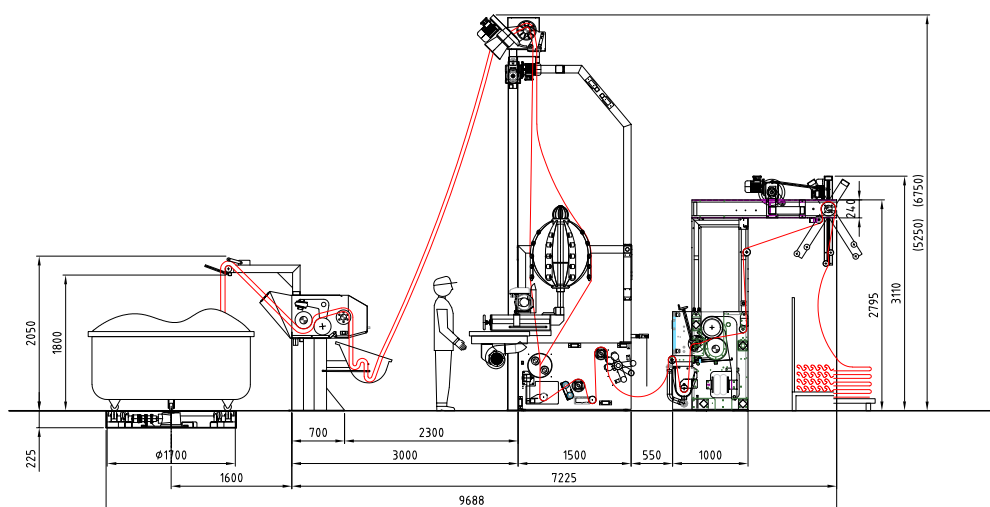

<b>overall dimensions L x H x W</b>	depending on the configuration
<b>material</b>	stainless steel
<b>turntable diameter</b>	1700mm (on request 2000)
<b>rollers width</b>	from 2000 mm to 3000 mm
<b>fabric width</b>	from 1800mm to 3800mm
<b>max tubular dimension</b>	Ø 800 mm (on request Ø 900 - Ø 1000mm - Ø 1200mm)
<b>sensor type</b>	Bianco SK3 vision system linear CMOS 1024 points, resolution 68 micron or SKM2 with STD1 technology
<b>max mechanical speed</b>	120 m/min
<b>max compressed air</b>	6 bar
<b>standard voltage</b>	3x400VAC-50Hz or others on request
<b>installed power</b>	11 kW Slitter, 21 kW with padder, 25 kW with padder&TNK EVO
<b>motorization</b>	AC controlled by inverter
<b>padder rollers diameter</b>	290mm
<b>maximum load foulard squeezing</b>	53 kg/cm
<b>ambient temperature</b>	from 0° to + 55 ° (optional A/C for electrical cabinet)
<b>noise</b>	<75db(A)
<b>operator pannel</b>	Schneider color touch screen
<b>control PLC</b>	Schneider
<b>teleservice</b>	optional

# SLITTING LINE/ROPE OPENER EVOTECH RELAX

The **Evotech** lines for wet fabric facilitate the opening and slitting of rope tubular knitted fabric after washing, dyeing and reprocessing.

**Bianco® Evotech**  
Slitting line/Rope Opener