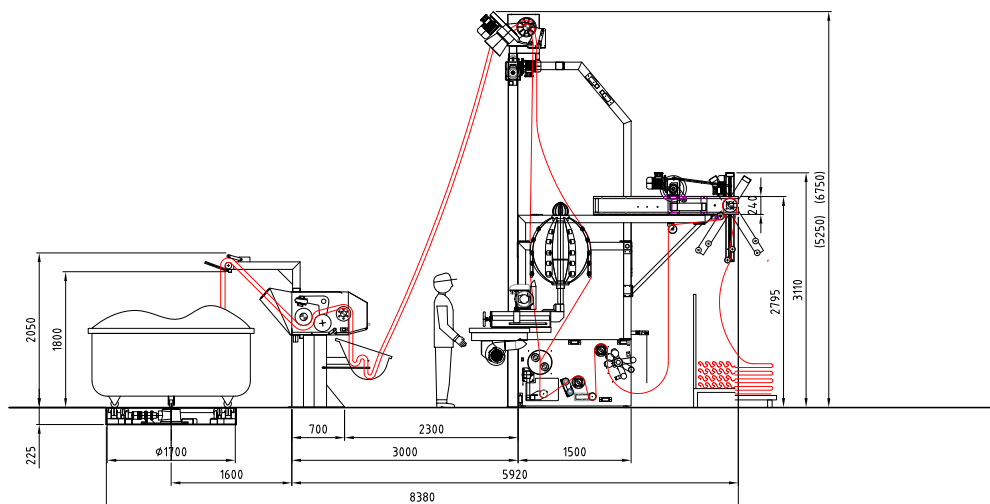

www.bianco-spa.com

SLITTING LINE/ROPE OPENER EVOTECH RELAX

The **Evotech** lines for wet fabric facilitate the opening and slitting of rope tubular knitted fabric after washing, dyeing and reprocessing.

Bianco® Evotech
Slitting line/Rope Opener