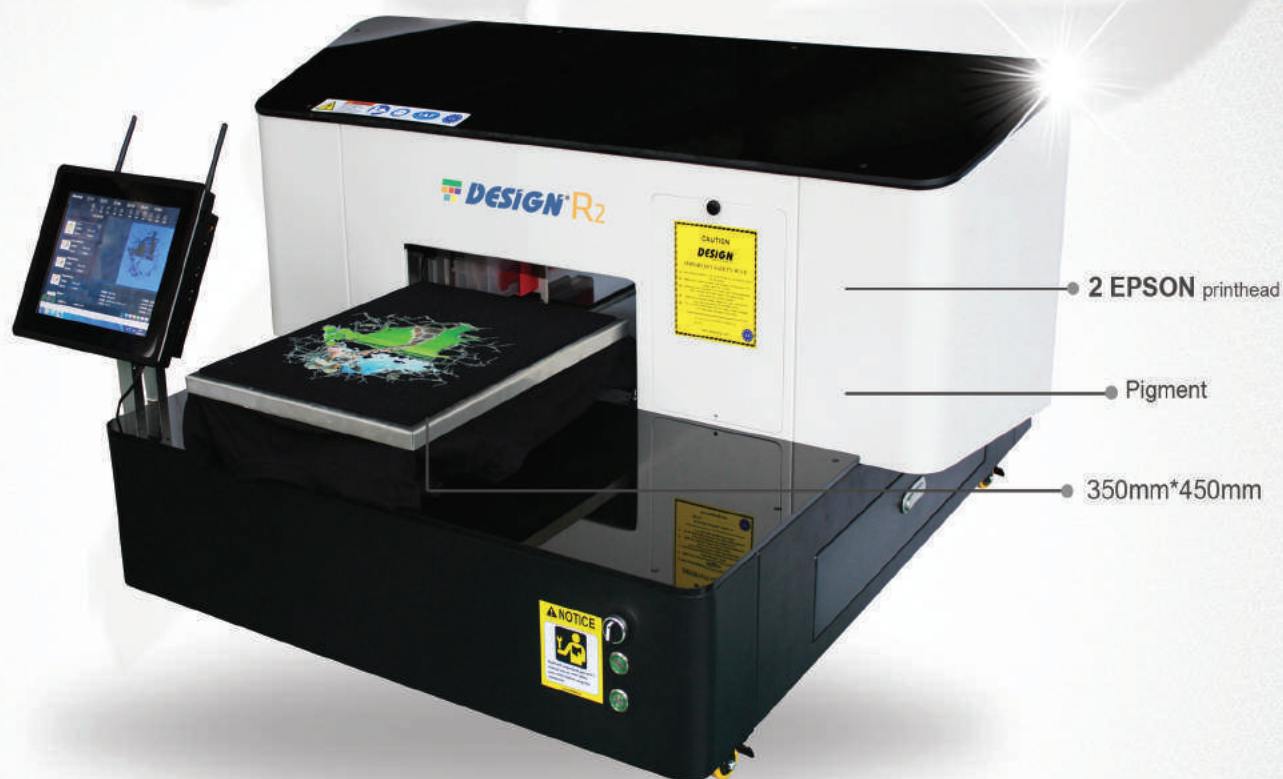

SOLWELL

燁立實業股份有限公司

T-SHIRT PRINTER

- ✓ Direct Print
- ✓ Easy Usage
- ✓ Eco-friendly

Product Feature

1. Printer's Ink transferring system

This system has 2 heads one of them contains 4 main color and the other on has just white color

2. Printer's Controlling system

Controlling the entire mechanical instruction of device via touch screen LCD

3. Printer's Software

RIP software has been installed on the device all needed is to turn on the device.

4. Low ink consumption (economical point)

Low ink consumption, high printing speed offers superior quality

聯絡方式：
公司網址：<http://www.solwell.com.tw>
信箱：master@solwell.com.tw
電話：886-2-8647-2277

Product Specification

printhead: Two EPSON printhead

printing size: 350mm*450mm

speed: 10pcs/h

resolution: 720*720dpi 720*1080dpi 720*1440dpi

ink type: Pigment

file type: TIFF, JPEG, EPS, PDF etc

color mode: C, M, Y, K, LC, LM + WHITE

power requirement: 220V 50/60Hz

Machine dimension : 1100mm*1000mm*550mm

operating environment: temperature 20-30°C humidity 50%-60%